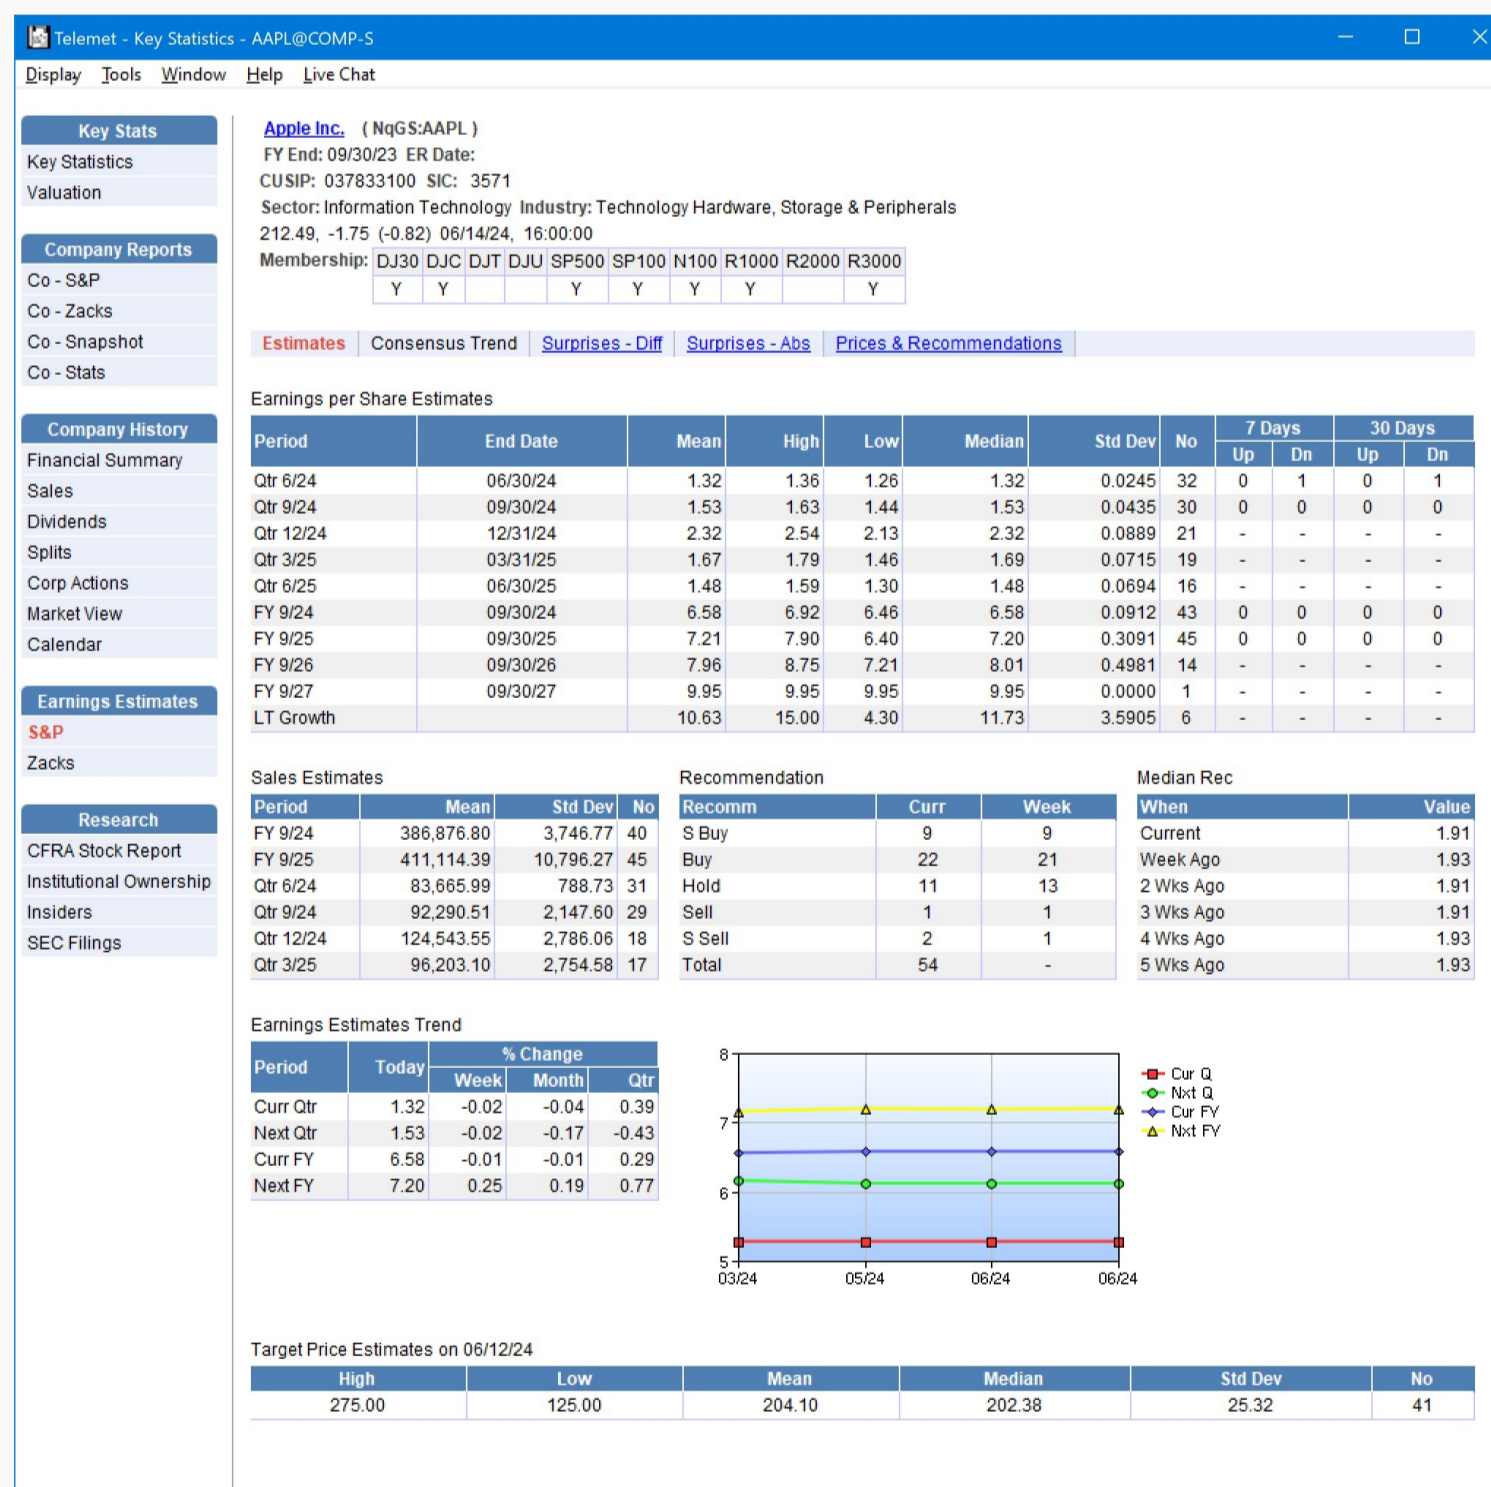

Earnings Estimates on Telemet

Regardless of your investment style, earnings expectations help you make informed decisions. Telemet puts earnings expectations on your desk right at your fingertips.

Like most good ideas, the basic concept of using earnings expectations data is simple. Equity prices are driven by expectations. The price is determined by the market's belief about the company's future economic flows to shareholders. The best way to approximate the market's beliefs is to poll the maximum number of qualified analysts taking advantage of their collective wisdom regarding earnings forecasts. This is what we do.

Our estimates data provide tables with consensus earnings and revenue estimates for several quarters and two to three years including high and low and median estimates. The tables also show earnings revision momentum, surprise statistics and earnings estimate consensus trends as well as lots of other data.

Email support@taquote.com or call 800-368-2078 to gain access to these data..

New Version 8.2.7.6

The latest version of Telemet Orion is v 8.2.7.6. It is downloaded from the Telemet website. See the link below.

Important Links

- [Telemet Orion Latest Version v8.2.7.6 dated 9/05/23](#) - Select Telemet Orion software
- [Televista for Advent Axyx v 2.5.40 dated 9/4/20](#) select compatible software
- [Televista for Advent APX v1.5.31 dated 9/4/20](#). Select compatible software
- [Telemet QuoteService Standard Version v1.0.3.0](#) - Select compatible software
- [Telemet Flash Proprietary Data Publisher v1.3.3.8](#) - Select compatible software
- [June 2024 Newsletter](#)